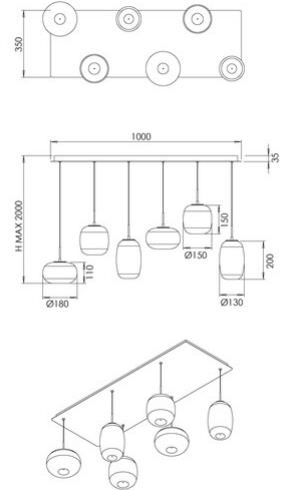

Brio

Code	3860-46-379
Type	Suspension lamp
Designer	S.T. Fabas Luce
Eancode	8019282571629
Customs tariff	94051150
Color	Shaded light grey
Material	Metal frame and borosilicate glass
IP	IP20
IK	02
Insulation Class	 CL1
Item Dimensions	1000x350xMax 2000mm - 8.4kg
Packaging Dimensions	1180x380x550mm - 15.4kg
Light Source 1	
Light source	LED 42W Built-in
Light Source Lumen	4500 lm
Item Lumen	3150 lm
Color Temperature	CCT (2700K 3000K 4000K)
Energy Efficiency Class	
Electrical specifications 1	
Input Voltage	230V AC 50Hz
Control System	Steps dimmable