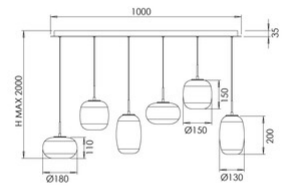

Brio

| | |
|------------------------------------|--|
| Code | 3860-46-379 |
| Type | Suspension lamp |
| Designer | S.T. Fabas Luce |
| Eancode | 8019282571629 |
| Customs tariff | 94051150 |
| Color | Shaded light grey |
| Material | Metal frame and borosilicate glass |
| IP | IP20 |
| IK | 02 |
| Insulation Class |  CL1 |
| Item Dimensions | 1000x350xMax 2000mm - 8.4kg |
| Packaging Dimensions | 1180x380x550mm - 15.4kg |
| Light Source 1 | |
| Light source | LED 42W Built-in |
| Light Source Lumen | 4500 lm |
| Item Lumen | 3150 lm |
| Color Temperature | CCT (2700K 3000K 4000K) |
| Energy Efficiency Class |  |
| Electrical specifications 1 | |
| Input Voltage | 230V AC 50Hz |
| Control System | Steps dimmable |