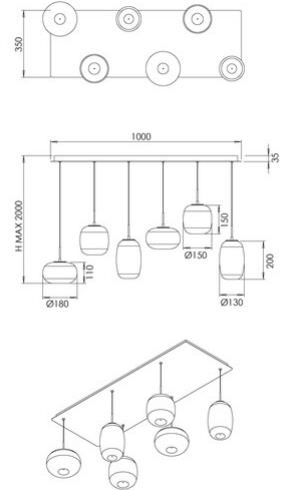

Brio

Code	3860-46-378
Type	Suspension lamp
Designer	S.T. Fabas Luce
Eancode	8019282571612
Customs tariff	94051150
Color	Shaded cognac
Material	Metal frame and borosilicate glass
IP	IP20
IK	02
Insulation Class	 CL1
Item Dimensions	1000x350xMax 2000mm
Light Source 1	
Light source	LED 42W Built-in
Light Source Lumen	4500 lm
Item Lumen	3150 lm
Color Temperature	CCT (2700K 3000K 4000K)
Energy Efficiency Class	
Electrical specifications 1	
Input Voltage	230V AC 50Hz
Control System	Steps dimmable