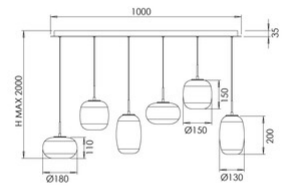

Brio

Code	3860-46-378
Type	Suspension lamp
Designer	S.T. Fabas Luce
Eancode	8019282571612
Customs tariff	94051150
Color	Shaded cognac
Material	Metal frame and borosilicate glass
IP	IP20
IK	02
Insulation Class	 CL1
Item Dimensions	1000x350xMax 2000mm - 8.4kg
Packaging Dimensions	1180x380x550mm - 15.4kg
Light Source 1	
Light source	LED 42W Built-in
Light Source Lumen	4500 lm
Item Lumen	3150 lm
Color Temperature	CCT (2700K 3000K 4000K)
Energy Efficiency Class	
Electrical specifications 1	
Input Voltage	230V AC 50Hz
Control System	Steps dimmable