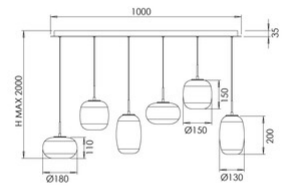

Brio

Code	3860-46-332
Type	Suspension lamp
Designer	S.T. Fabas Luce
Eancode	8019282571636
Customs tariff	94051150
Color	Shaded gold
Material	Metal frame and borosilicate glass
IP	IP20
IK	02
Insulation Class	 CL1
Item Dimensions	1000x350xMax 2000mm
Light Source 1	
Light source	LED 42W Built-in
Light Source Lumen	4500 lm
Item Lumen	3150 lm
Color Temperature	CCT (2700K 3000K 4000K)
Energy Efficiency Class	
Electrical specifications 1	
Input Voltage	230V AC 50Hz
Control System	Steps dimmable