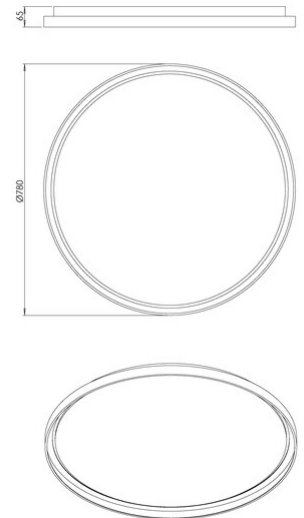

Bacco

Code	3832-64-119
Type	Ceiling lamp
Designer	S.T. Fabas Luce
Eancode	8019282566830
Customs tariff	94051140
Color	Satined brass
Material	Metal and methacrylate frame
IP	IP20
IK	05
Insulation Class	 CL1
Item Dimensions	65mm Ø780mm - 4.6kg
Packaging Dimensions	840x840x100mm - 6kg
Light Source 1	
Light source	LED Built-in
Light Source Lumen	8900 lm
Item Lumen	6680 lm
Color Temperature	CCT (2700K 3200K 4000K)
Energy Efficiency Class	
Electrical specifications 1	
Input Voltage	230V AC 50Hz
Total Absorbed Power	75W
Control System	Steps dimmable