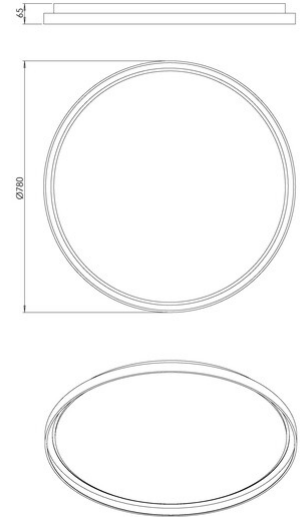

Bacco

Code	3832-64-119
Type	Ceiling lamp
Designer	S.T. Fabas Luce
Eancode	8019282566830
Customs tariff	94051140
Color	Satined brass
Material	Metal and methacrylate frame
IP	IP20
IK	05
Insulation Class	 CL1
Item Dimensions	65mm Ø780mm - 4.6kg
Packaging Dimensions	840x840x100mm - 6kg
Light Source 1	
Light source	LED Built-in
Light Source Lumen	8900 lm
Item Lumen	6680 lm
Color Temperature	CCT (2700K 3000K 4000K)
Energy Efficiency Class	
Electrical specifications 1	
Input Voltage	230V AC 50Hz
Total Absorbed Power	75W
Control System	Steps dimmable