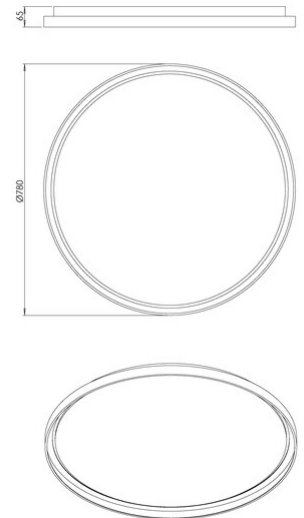

Bacco

Code	3832-64-101
Type	Ceiling lamp
Designer	S.T. Fabas Luce
Eancode	8019282566816
Customs tariff	94051140
Color	Black
Material	Metal and methacrylate frame
IP	IP20
IK	05
Insulation Class	 CL1
Item Dimensions	65mm Ø780mm - 4.6kg
Packaging Dimensions	840x840x100mm - 6kg
Light Source 1	
Light source	LED Built-in
Light Source Lumen	8900 lm
Item Lumen	6680 lm
Color Temperature	CCT (2700K 3000K 4000K)
Energy Efficiency Class	
Electrical specifications 1	
Input Voltage	230V AC 50Hz
Total Absorbed Power	75W
Control System	Steps dimmable