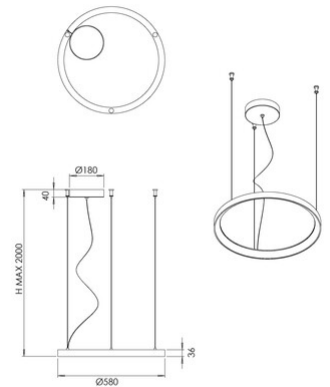

Bacco

Code	3832-49-102
Type	Suspension lamp
Designer	S.T. Fabas Luce
Eancode	8019282567684
Customs tariff	94051140
Color	White
Material	Metal and methacrylate frame
IP	IP20
IK	05
Insulation Class	 CL2
Item Dimensions	MAX 2000mm Ø580mm - 1.4kg
Packaging Dimensions	80x625x625mm - 2.5kg
Light Source 1	
Light source	LED Built-in
Light Source Lumen	6600 lm
Item Lumen	4950 lm
Color Temperature	CCT (2700K 3000K 4000K)
Energy Efficiency Class	 F
Electrical specifications 1	
Input Voltage	230V AC 50Hz
Total Absorbed Power	56W
Control System	Phase cut dimmable