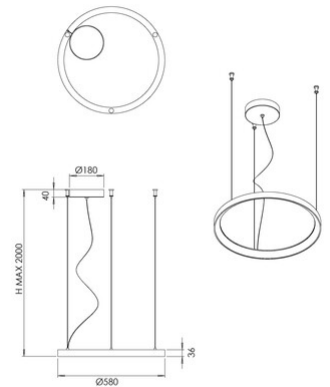

Bacco

Code	3832-49-101
Type	Suspension lamp
Designer	S.T. Fabas Luce
Eancode	8019282567677
Customs tariff	94051140
Color	Black
Material	Metal and methacrylate frame
IP	IP20
IK	05
Insulation Class	 CL2
Item Dimensions	MAX 2000mm Ø580mm - 1.4kg
Packaging Dimensions	80x625x625mm - 2.5kg
Light Source 1	
Light source	LED Built-in
Light Source Lumen	6600 lm
Item Lumen	4950 lm
Color Temperature	CCT (2700K 3000K 4000K)
Energy Efficiency Class	 F
Electrical specifications 1	
Input Voltage	230V AC 50Hz
Total Absorbed Power	56W
Control System	Phase cut dimmable