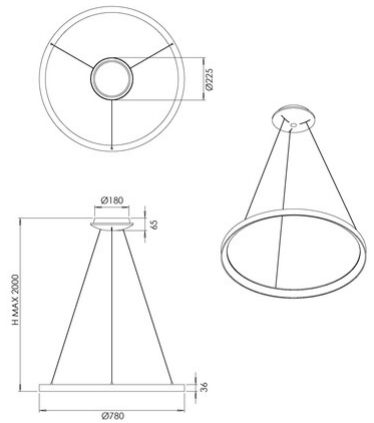

Bacco

Code	3832-45-119
Type	Suspension lamp
Designer	S.T. Fabas Luce
Eancode	8019282566908
Customs tariff	94051140
Color	Satined brass
Material	Metal and methacrylate frame
IP	IP20
IK	05
Insulation Class	 CL1
Item Dimensions	MAX 2000mm Ø780mm - 2.18kg
Packaging Dimensions	105x835x835mm - 4.24kg
Light Source 1	
Light source	LED Built-in
Light Source Lumen	8900 lm
Item Lumen	6680 lm
Color Temperature	CCT (2700K 3000K 4000K)
Energy Efficiency Class	
Electrical specifications 1	
Input Voltage	230V AC 50Hz
Total Absorbed Power	75W
Control System	Phase cut dimmable