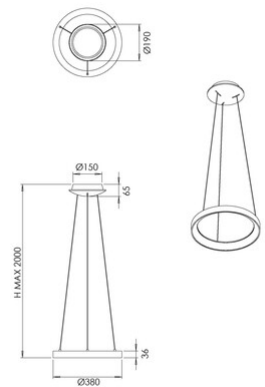

Bacco

Code	3832-41-119
Type	Suspension lamp
Designer	S.T. Fabas Luce
Eancode	8019282567639
Customs tariff	94051140
Color	Satined brass
Material	Metal and methacrylate frame
IP	IP20
IK	05
Insulation Class	 CL1
Item Dimensions	MAX 2000mm Ø380mm - 1.14kg
Packaging Dimensions	95x415x415mm - 1.8kg
Light Source 1	
Light source	LED Built-in
Light Source Lumen	4400 lm
Item Lumen	3300 lm
Color Temperature	CCT (2700K 3000K 4000K)
Energy Efficiency Class	
Electrical specifications 1	
Input Voltage	230V AC 50Hz
Total Absorbed Power	38W
Control System	Phase cut dimmable