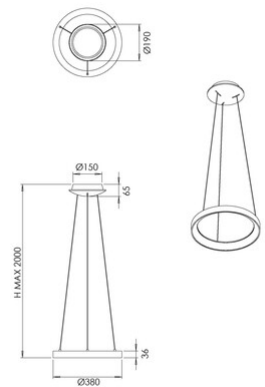

Bacco

Code	3832-41-102
Type	Suspension lamp
Designer	S.T. Fabas Luce
Eancode	8019282567622
Customs tariff	94051140
Color	White
Material	Metal and methacrylate frame
IP	IP20
IK	05
Insulation Class	 CL1
Item Dimensions	MAX 2000mm Ø380mm - 1.14kg
Packaging Dimensions	95x415x415mm - 1.8kg
Light Source 1	
Light source	LED Built-in
Light Source Lumen	4400 lm
Item Lumen	3300 lm
Color Temperature	CCT (2700K 3000K 4000K)
Energy Efficiency Class	
Electrical specifications 1	
Input Voltage	230V AC 50Hz
Total Absorbed Power	38W
Control System	Phase cut dimmable