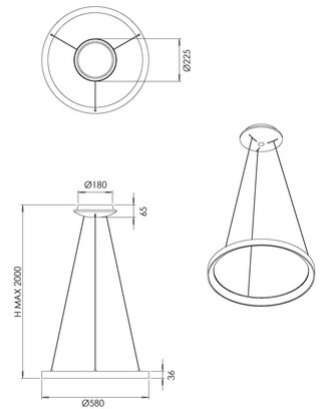

Bacco

Code	3832-40-102
Type	Suspension lamp
Designer	S.T. Fabas Luce
Eancode	8019282566878
Customs tariff	94051140
Color	White
Material	Metal and methacrylate frame
IP	IP20
IK	05
Insulation Class	 CL1
Item Dimensions	MAX 2000mm Ø580mm - 1.7kg
Packaging Dimensions	105x625x625mm - 3.1kg
Light Source 1	
Light source	LED Built-in
Light Source Lumen	6600 lm
Item Lumen	4950 lm
Color Temperature	CCT (2700K 3000K 4000K)
Energy Efficiency Class	
Electrical specifications 1	
Input Voltage	230V AC 50Hz
Total Absorbed Power	56W
Control System	Phase cut dimmable