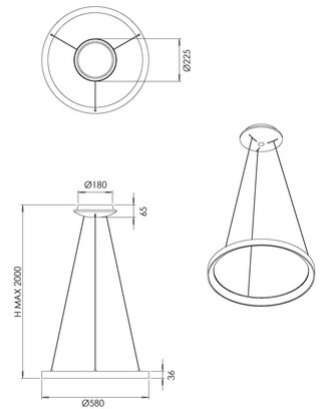

Bacco

Code	3832-40-101
Type	Suspension lamp
Designer	S.T. Fabas Luce
Eancode	8019282566847
Customs tariff	94051140
Color	Black
Material	Metal and methacrylate frame
IP	IP20
IK	05
Insulation Class	 CL1
Item Dimensions	MAX 2000mm Ø580mm - 1.7kg
Packaging Dimensions	105x625x625mm - 3.1kg
Light Source 1	
Light source	LED Built-in
Light Source Lumen	6600 lm
Item Lumen	4950 lm
Color Temperature	CCT (2700K 3000K 4000K)
Energy Efficiency Class	
Electrical specifications 1	
Input Voltage	230V AC 50Hz
Total Absorbed Power	56W
Control System	Phase cut dimmable