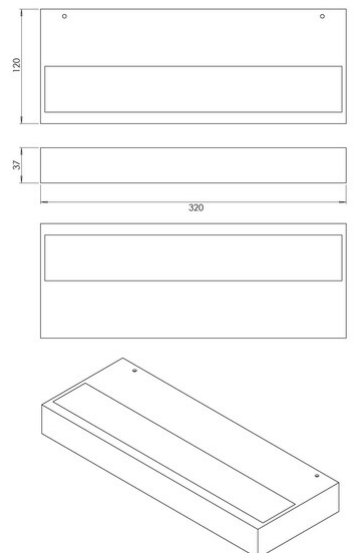

Snap

Code	3825-27-361
Type	Wall lamp
Designer	S.T. Fabas Luce
Eancode	8019282567189
Customs tariff	94051190
Color	Corten
Material	Metal and methacrylate frame
IP	IP20
IK	06
Insulation Class	 CL1
Item Dimensions	320x120x37mm - 1kg
Packaging Dimensions	125x330x40mm - 1.2kg
Light Source 1	
Light source	LED Built-in
Light Source Lumen	4990 lm
Item Lumen	3750 lm
Color Temperature	CCT (2700K 3000K 4000K)
Energy Efficiency Class	
Electrical specifications 1	
Input Voltage	230V AC 50Hz
Total Absorbed Power	36W
Control System	Phase cut dimmable