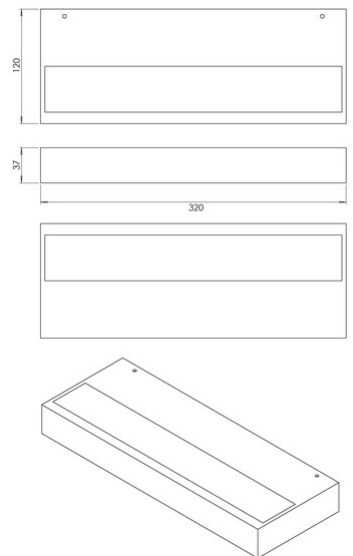

Snap

Code	3825-27-361
Type	Wall lamp
Designer	S.T. Fabas Luce
Eancode	8019282567189
Customs tariff	94051190
Color	Corten
Material	Metal and methacrylate frame
IP	IP20
IK	06
Insulation Class	 CL1
Item Dimensions	320x120x37mm - 1kg
Packaging Dimensions	125x330x40mm - 1.2kg
Light Source 1	
Light source	LED Built-in
Light Source Lumen	4990 lm
Item Lumen	3750 lm
Color Temperature	CCT (2700K 3000K 4000K)
Energy Efficiency Class	
Electrical specifications 1	
Input Voltage	230V AC 50Hz
Total Absorbed Power	36W
Control System	Phase cut dimmable