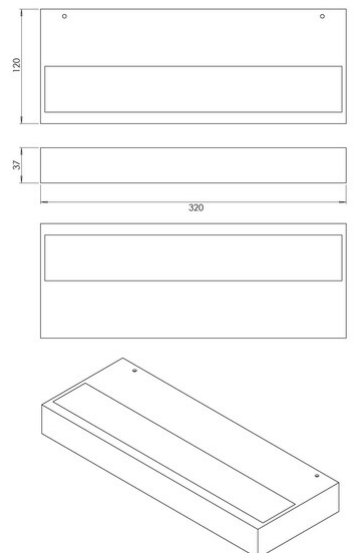

Snap

Code	3825-27-355
Type	Wall lamp
Designer	S.T. Fabas Luce
Eancode	8019282567172
Customs tariff	94051190
Color	Sandy color
Material	Metal and methacrylate frame
IP	IP20
IK	06
Insulation Class	 CL1
Item Dimensions	320x120x37mm - 1kg
Packaging Dimensions	125x330x40mm - 1.2kg
Light Source 1	
Light source	LED Built-in
Light Source Lumen	4990 lm
Item Lumen	3750 lm
Color Temperature	CCT (2700K 3000K 4000K)
Energy Efficiency Class	
Electrical specifications 1	
Input Voltage	230V AC 50Hz
Total Absorbed Power	36W
Control System	Phase cut dimmable