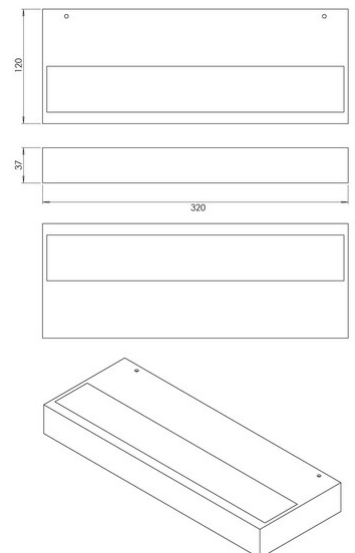

Snap

Code	3825-27-355
Type	Wall lamp
Designer	S.T. Fabas Luce
Eancode	8019282567172
Customs tariff	94051190
Color	Sandy color
Material	Metal and methacrylate frame
IP	IP20
IK	06
Insulation Class	 CL1
Item Dimensions	320x120x37mm - 1kg
Packaging Dimensions	125x330x40mm - 1.2kg
Light Source 1	
Light source	LED Built-in
Light Source Lumen	4990 lm
Item Lumen	3750 lm
Color Temperature	CCT (2700K 3000K 4000K)
Energy Efficiency Class	
Electrical specifications 1	
Input Voltage	230V AC 50Hz
Total Absorbed Power	36W
Control System	Phase cut dimmable