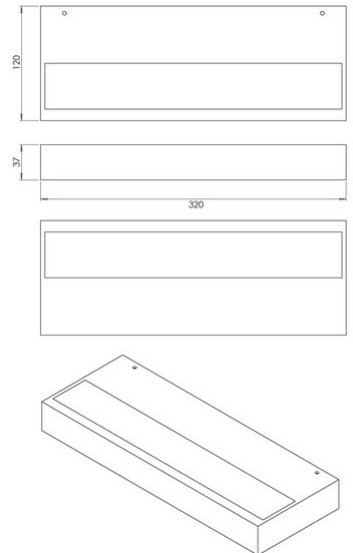

Snap

Code	3825-27-102
Type	Wall lamp
Designer	S.T. Fabas Luce
Eancode	8019282567165
Customs tariff	94051190
Color	White
Material	Metal and methacrylate frame
IP	IP20
IK	06
Insulation Class	 CL1
Item Dimensions	320x120x37mm - 1.1kg
Packaging Dimensions	125x330x40mm - 1.2kg
Light Source 1	
Light source	LED Built-in
Light Source Lumen	4990 lm
Item Lumen	3750 lm
Color Temperature	CCT (2700K 3000K 4000K)
Energy Efficiency Class	
Electrical specifications 1	
Input Voltage	230V AC 50Hz
Total Absorbed Power	36W
Control System	Phase cut dimmable