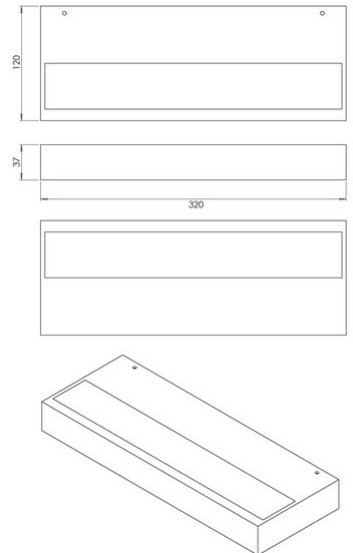

# Snap

<b>Code</b>	<b>3825-27-102</b>
<b>Type</b>	Wall lamp
<b>Designer</b>	S.T. Fabas Luce
<b>Eancode</b>	8019282567165
<b>Customs tariff</b>	94051190
<b>Color</b>	White
<b>Material</b>	Metal and methacrylate frame
<b>IP</b>	IP20
<b>IK</b>	06
<b>Insulation Class</b>	 CL1
<b>Item Dimensions</b>	320x120x37mm - 1.1kg
<b>Packaging Dimensions</b>	125x330x40mm - 1.2kg
<b>Light Source 1</b>	
<b>Light source</b>	LED Built-in
<b>Light Source Lumen</b>	4990 lm
<b>Item Lumen</b>	3750 lm
<b>Color Temperature</b>	CCT (2700K 3000K 4000K)
<b>Energy Efficiency Class</b>	
<b>Electrical specifications 1</b>	
<b>Input Voltage</b>	230V AC 50Hz
<b>Total Absorbed Power</b>	36W
<b>Control System</b>	Phase cut dimmable