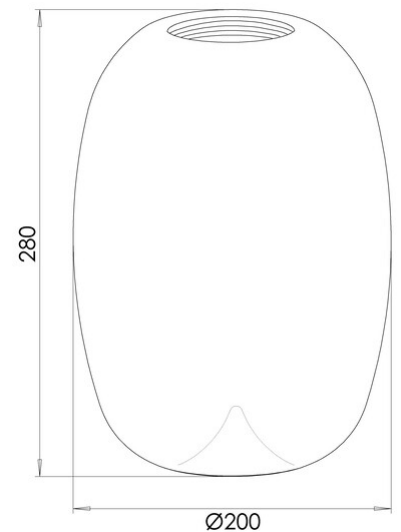

Kit Luci Glass suspension-base 14W

Code	3824-55-378
Type	Glass diffuser
Designer	S.T. Fabas Luce
Eancode	8019282563839
Customs tariff	94059190
Color	Shaded cognac
Material	Borosilicate glass
IK	02
Item Dimensions	280mm Ø200mm - 0.5kg
Packaging Dimensions	255x260x355mm - 1kg