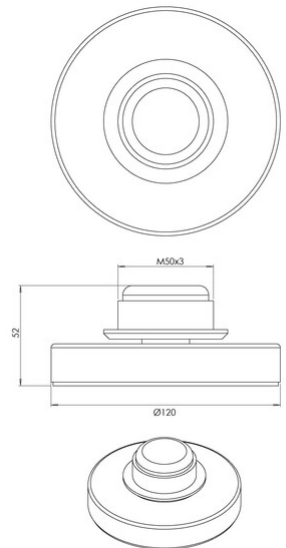

## Kit Luci base LED 8W

Base for table lamp, 7W, for KITLUCI® modular LED system, CCT, 3-level touch dimmer, memory function

<b>Code</b>	<b>3823-90-119</b>
<b>Type</b>	Table lamp
<b>Designer</b>	S.T. Fabas Luce
<b>Eancode</b>	8019282562535
<b>Customs tariff</b>	94052190
<b>Color</b>	Satined brass
<b>Material</b>	Metal frame
<b>IP</b>	IP20
<b>IK</b>	05
<b>Insulation Class</b>	 CL2
<b>Item Dimensions</b>	50mm Ø120mm - 0.3kg
<b>Packaging Dimensions</b>	140x140x80mm - 0.4kg
<b>Light Source 1</b>	
<b>Light source</b>	LED 7W Built-in
<b>Power Pack Type</b>	Touch dimmer
<b>Light Source Lumen</b>	540 lm
<b>Color Temperature</b>	CCT (2700K 3000K 4000K)
<b>Energy Efficiency Class</b>	 E
<b>Electrical specifications 1</b>	
<b>Input Voltage</b>	230V AC 50Hz