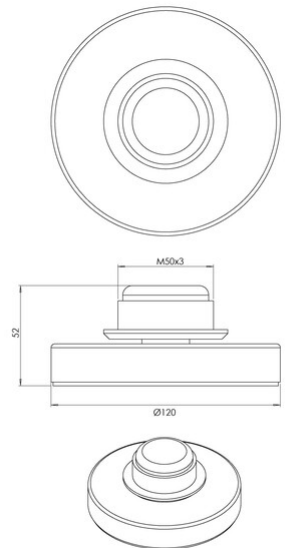

Kit Luci base LED 8W

Base for table lamp, 7W, for KITLUCI® modular LED system, CCT, 3-level touch dimmer, memory function

Code	3823-90-115
Type	Table lamp
Designer	S.T. Fabas Luce
Eancode	8019282563112
Customs tariff	94052190
Color	Gun metal
Material	Metal frame
IP	IP20
IK	05
Insulation Class	 CL2
Item Dimensions	50mm Ø120mm - 0.3kg
Packaging Dimensions	140x140x80mm - 0.4kg
Light Source 1	
Light source	LED 7W Built-in
Power Pack Type	Touch dimmer
Light Source Lumen	540 lm
Color Temperature	CCT (2700K 3000K 4000K)
Energy Efficiency Class	 E
Electrical specifications 1	
Input Voltage	230V AC 50Hz