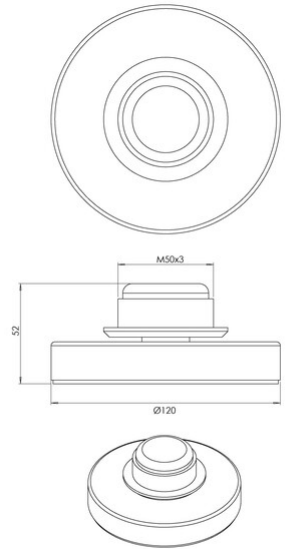

Kit Luci base LED 8W

Base for table lamp, 7W, for KITLUCI® modular LED system, CCT, 3-level touch dimmer, memory function

Code	3823-90-115
Type	Table lamp
Designer	S.T. Fabas Luce
Eancode	8019282563112
Customs tariff	94052190
Color	Gun metal
Material	Metal frame
IP	IP20
IK	05
Insulation Class	 CL2
Item Dimensions	50mm Ø120mm - 0.3kg
Packaging Dimensions	140x140x80mm - 0.4kg
Light Source 1	
Light source	LED 7W Built-in
Power Pack Type	Touch dimmer
Light Source Lumen	540 lm
Color Temperature	CCT (2700K 3000K 4000K)
Energy Efficiency Class	 E
Electrical specifications 1	
Input Voltage	230V AC 50Hz