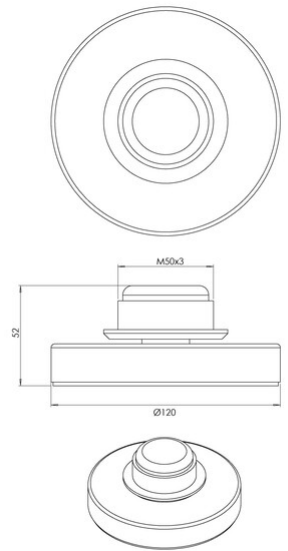

Kit Luci base LED 8W

Base for table lamp, 7W, for KITLUCI® modular LED system, CCT, 3-level touch dimmer, memory function

| | |
|------------------------------------|--|
| Code | 3823-90-102 |
| Type | Table lamp |
| Designer | S.T. Fabas Luce |
| Eancode | 8019282562511 |
| Customs tariff | 94052190 |
| Color | White |
| Material | Metal frame |
| IP | IP20 |
| IK | 05 |
| Insulation Class |  CL2 |
| Item Dimensions | 50mm Ø120mm - 0.3kg |
| Packaging Dimensions | 140x140x80mm - 0.4kg |
| Light Source 1 | |
| Light source | LED 7W Built-in |
| Power Pack Type | Touch dimmer |
| Light Source Lumen | 540 lm |
| Color Temperature | CCT (2700K 3000K 4000K) |
| Energy Efficiency Class |  E |
| Electrical specifications 1 | |
| Input Voltage | 230V AC 50Hz |