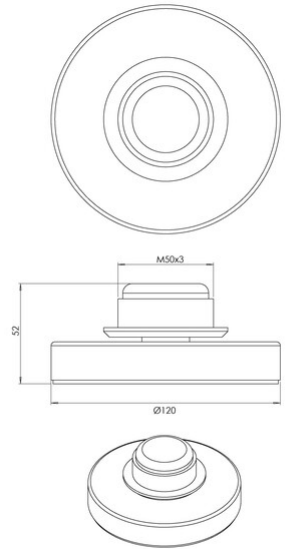

Kit Luci base LED 8W

Base for table lamp, 7W, for KITLUCI® modular LED system, color temperature, 3-level touch dimmer, memory function

Code	3823-90-101
Type	Table lamp
Designer	S.T. Fabas Luce
Eancode	8019282562504
Customs tariff	94052190
Color	Black
Material	Metal frame
IP	IP20
IK	05
Insulation Class	 CL2
Item Dimensions	50mm Ø120mm - 0.3kg
Packaging Dimensions	140x140x80mm - 0.4kg
Light Source 1	
Light source	LED 7W Built-in
Power Pack Type	Touch dimmer
Light Source Lumen	540 lm
Color Temperature	CCT (2700K 3000K 4000K)
Energy Efficiency Class	
Electrical specifications 1	
Input Voltage	230V AC 50Hz