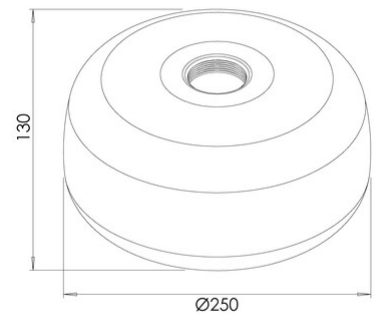

Kit Luci Glass suspension-base 8W

Code	3823-50-379
Type	Glass diffuser
Designer	_blank design studio
Eancode	8019282563105
Customs tariff	94059190
Color	Shaded light grey
Material	Borosilicate glass
IK	02
Item Dimensions	130mm Ø250mm - 0.4kg
Packaging Dimensions	295x295x175mm - 0.8kg