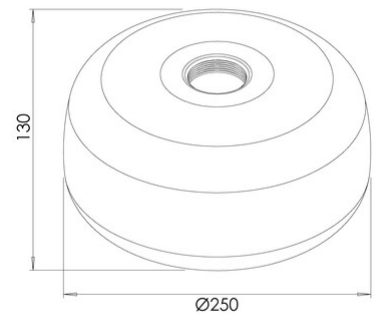

Kit Luci Glass suspension-base 8W

Code	3823-50-378
Type	Glass diffuser
Designer	_blank design studio
Eancode	8019282563099
Customs tariff	94059190
Color	Shaded cognac
Material	Borosilicate glass
IK	02
Item Dimensions	130mm Ø250mm - 0.4kg
Packaging Dimensions	295x295x175mm - 0.8kg