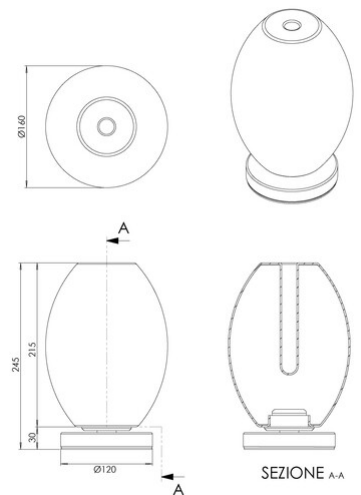

Tully

Code	3822-30-377
Type	Table lamp
Designer	Fly Design
Eancode	8019282561910
Customs tariff	94052150
Color	Light transparent grey
Material	Metal frame and borosilicate glass
IP	IP20
Insulation Class	 CL2
Item Dimensions	230mm Ø160mm - 0.7kg
Packaging Dimensions	190x190x335mm - 1.2kg
Light Source 1	
Light source	LED 7W Built-in
Power Pack Type	Touch dimmer
Light Source Lumen	540 lm
Color Temperature	CCT (2700K 3000K 4000K)
Energy Efficiency Class	
Electrical specifications 1	
Input Voltage	230V AC 50Hz