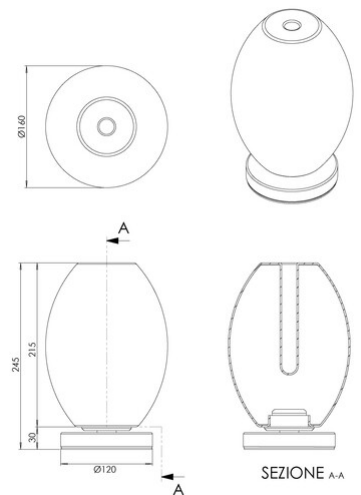

Tully

Code	3822-30-107
Type	Table lamp
Designer	Fly Design
Eancode	8019282561897
Customs tariff	94052150
Color	Amethyst
Material	Metal frame and borosilicate glass
IP	IP20
Insulation Class	 CL2
Item Dimensions	230mm Ø160mm - 0.7kg
Packaging Dimensions	190x190x335mm - 1.2kg
Light Source 1	
Light source	LED 7W Built-in
Power Pack Type	Touch dimmer
Light Source Lumen	540 lm
Color Temperature	CCT (2700K 3000K 4000K)
Energy Efficiency Class	
Electrical specifications 1	
Input Voltage	230V AC 50Hz