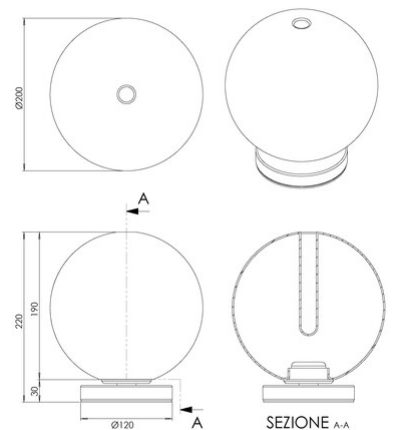

Wengen

Code	3817-30-365
Type	Table lamp
Designer	Fly Design
Eancode	8019282561286
Customs tariff	94052150
Color	Cognac
Material	Metal frame and borosilicate glass
IP	IP20
Insulation Class	 CL2
Item Dimensions	220mm Ø200mm - 0.7kg
Packaging Dimensions	240x240x315mm - 1.3kg
	Light Source 1
Light source	LED 7W Built-in
Power Pack Type	Touch dimmer
Light Source Lumen	540 lm
Color Temperature	CCT (2700K 3000K 4000K)
Energy Efficiency Class	 E
	Electrical specifications 1
Input Voltage	230V AC 50Hz