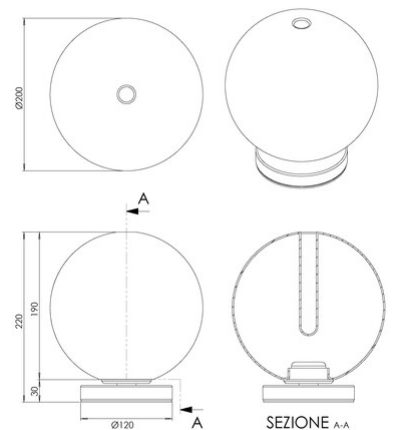

Wengen

Code	3817-30-107
Type	Table lamp
Designer	Fly Design
Eancode	8019282561279
Customs tariff	94052150
Color	Amethyst
Material	Metal frame and borosilicate glass
IP	IP20
Insulation Class	 CL2
Item Dimensions	220mm Ø200mm - 0.7kg
Packaging Dimensions	240x240x315mm - 1.3kg
Light Source 1	
Light source	LED 7W Built-in
Power Pack Type	Touch dimmer
Light Source Lumen	540 lm
Color Temperature	CCT (2700K 3000K 4000K)
Energy Efficiency Class	 E
Electrical specifications 1	
Input Voltage	230V AC 50Hz