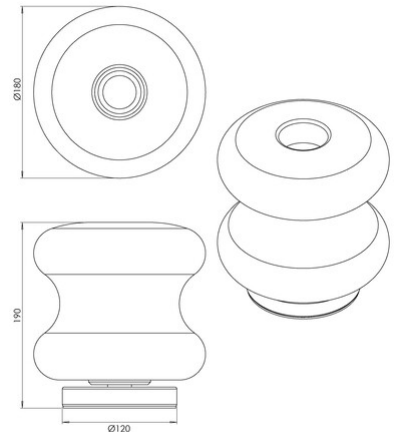

Frua

Code	3814-30-377
Type	Table lamp
Designer	Thomas Vivian
Eancode	8019282560838
Customs tariff	94052150
Color	Light transparent grey
Material	Metal frame and borosilicate glass
IP	IP20
Insulation Class	 CL2
Item Dimensions	190mm Ø180mm - 1kg
Packaging Dimensions	250x250x310mm - 1.5kg
Light Source 1	
Light source	LED 7W Built-in
Power Pack Type	Touch dimmer
Light Source Lumen	750 lm
Color Temperature	CCT (2700K 3000K 4000K)
Energy Efficiency Class	 E
Electrical specifications 1	
Input Voltage	230V AC 50Hz