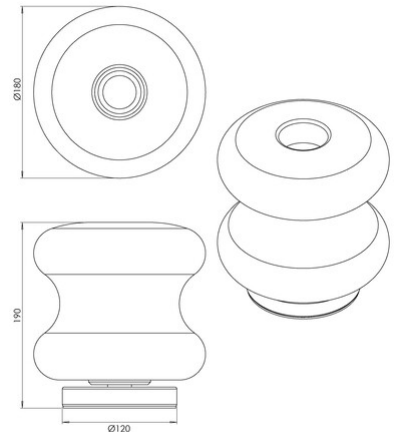

Frua

Code	3814-30-365
Type	Table lamp
Designer	Thomas Vivian
Eancode	8019282560821
Customs tariff	94052150
Color	Cognac
Material	Metal frame and borosilicate glass
IP	IP20
Insulation Class	 CL2
Item Dimensions	190mm Ø180mm - 1kg
Packaging Dimensions	250x250x340mm - 1.5kg
	Light Source 1
Light source	LED 7W Built-in
Power Pack Type	Touch dimmer
Light Source Lumen	750 lm
Color Temperature	CCT (2700K 3000K 4000K)
Energy Efficiency Class	
	Electrical specifications 1
Input Voltage	230V AC 50Hz