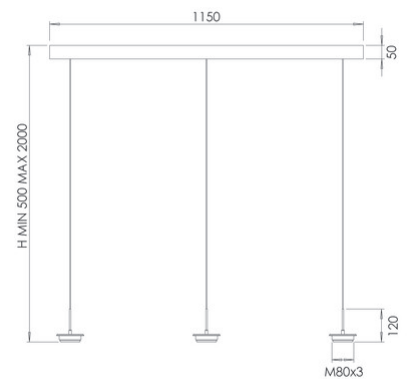

Kit Luci Frame LED 14W

Up and down frame 3-light 8W LED CCT and 3-level dimmer

Code	3809-43-102
Type	3-lights suspension frame raise and fall
Designer	S.T. Fabas Luce
Eancode	8019282565741
Customs tariff	94051190
Color	Black
Material	Metal frame
IP	IP20
IK	03
Insulation Class	 CL1
Item Dimensions	1150x60xMax 2000mm - 4kg
Packaging Dimensions	1210x150x175mm - 4.7kg
Light Source 1	
Light source	LED 42W Built-in
Light Source Lumen	4530 lm
Item Lumen	3400 lm
Color Temperature	CCT (2700K 3000K 4000K)
Energy Efficiency Class	
Electrical specifications 1	
Input Voltage	230V AC 50Hz
Control System	Steps dimmable