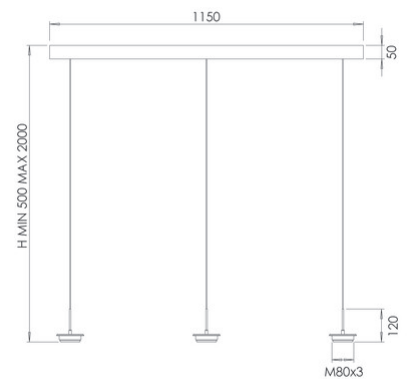

Kit Luci Frame LED 14W

Up and down frame 3-light 8W LED CCT and 3-level dimmer

Code	3809-43-102
Type	3-lights suspension frame raise and fall
Designer	S.T. Fabas Luce
Eancode	8019282565741
Customs tariff	94051190
Color	Black
Material	Metal frame
IP	IP20
IK	03
Insulation Class	 CL1
Item Dimensions	1150x60xMax 2000mm - 4kg
Packaging Dimensions	1210x150x175mm - 4.7kg
Light Source 1	
Light source	LED 42W Built-in
Light Source Lumen	4530 lm
Item Lumen	3400 lm
Color Temperature	CCT (2700K 3000K 4000K)
Energy Efficiency Class	 E
Electrical specifications 1	
Input Voltage	230V AC 50Hz
Control System	Steps dimmable