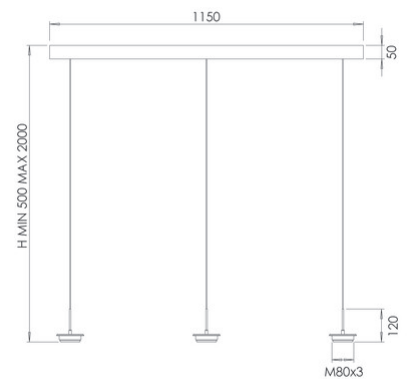

## Kit Luci Frame LED 14W

Up and down frame 3-light 8W LED CCT and 3-level dimmer

<b>Code</b>	<b>3809-43-101</b>
<b>Type</b>	3-lights suspension frame raise and fall
<b>Designer</b>	S.T. Fabas Luce
<b>Eancode</b>	8019282565734
<b>Customs tariff</b>	94051190
<b>Color</b>	Black
<b>Material</b>	Metal frame
<b>IP</b>	IP20
<b>IK</b>	03
<b>Insulation Class</b>	 CL1
<b>Item Dimensions</b>	1150x60xMax 2000mm - 4kg
<b>Packaging Dimensions</b>	1210x150x175mm - 4.7kg
<b>Light Source 1</b>	
<b>Light source</b>	LED 42W Built-in
<b>Light Source Lumen</b>	4530 lm
<b>Item Lumen</b>	3400 lm
<b>Color Temperature</b>	CCT (2700K 3000K 4000K)
<b>Energy Efficiency Class</b>	
<b>Electrical specifications 1</b>	
<b>Input Voltage</b>	230V AC 50Hz
<b>Control System</b>	Steps dimmable