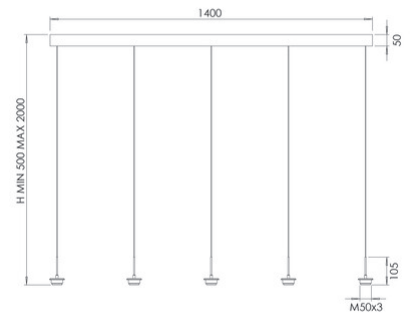

Kit Luci LED 8W frame

Up and down frame 5-light 8W LED with colour temperature and 3-level dimmer

Code	3806-45-102
Type	5-lights round suspension frame
Designer	S.T. Fabas Luce
Eancode	8019282565703
Customs tariff	94051190
Color	White
Material	Metal frame
IP	IP20
IK	03
Insulation Class	 CL1
Item Dimensions	1400x60xMax 2000mm - 4.9kg
Packaging Dimensions	1450x200x100mm - 5.65kg
Light Source 1	
Light source	LED 35W Built-in
Light Source Lumen	3750 lm
Item Lumen	2820 lm
Color Temperature	CCT (2700K 3000K 4000K)
Energy Efficiency Class	
Electrical specifications 1	
Input Voltage	230V AC 50Hz
Control System	Steps dimmable