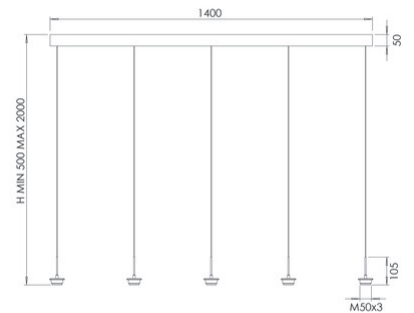

Kit Luci LED 8W frame

Up and down frame 5-light 8W LED with colour temperature and 3-level dimmer

Code	3806-45-101
Type	5-lights round suspension frame
Designer	S.T. Fabas Luce
Eancode	8019282565697
Customs tariff	94051190
Color	Black
Material	Metal frame
IP	IP20
IK	03
Insulation Class	 CL1
Item Dimensions	1400x60xMax 2000mm - 4.9kg
Packaging Dimensions	1450x200x100mm - 5.65kg
Light Source 1	
Light source	LED 35W Built-in
Light Source Lumen	3750 lm
Item Lumen	2820 lm
Color Temperature	CCT (2700K 3000K 4000K)
Energy Efficiency Class	
Electrical specifications 1	
Input Voltage	230V AC 50Hz
Control System	Steps dimmable