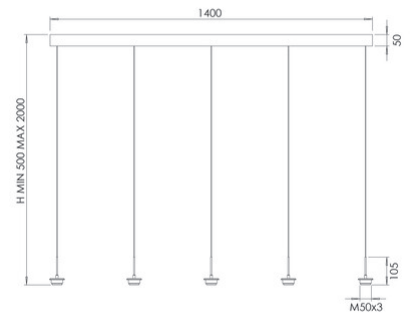

Kit Luci LED 8W frame

Up and down frame 5-light 8W LED with colour temperature and 3-level dimmer

Code	3806-45-101
Type	5-lights round suspension frame
Designer	S.T. Fabas Luce
Eancode	8019282565697
Customs tariff	94051190
Color	Black
Material	Metal frame
IP	IP20
IK	03
Insulation Class	 CL1
Item Dimensions	1400x60xMax 2000mm - 4.9kg
Packaging Dimensions	1450x200x100mm - 5.65kg
Light Source 1	
Light source	LED 35W Built-in
Light Source Lumen	3750 lm
Item Lumen	2820 lm
Color Temperature	CCT (2700K 3000K 4000K)
Energy Efficiency Class	
Electrical specifications 1	
Input Voltage	230V AC 50Hz
Control System	Steps dimmable