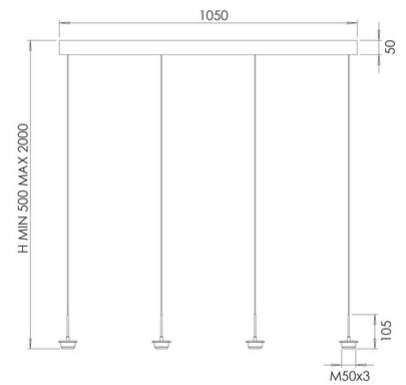

Kit Luci LED 8W frame

Up and down frame 4-light 8W LED with colour temperature and 3-level dimmer

Code	3806-44-102
Type	4-light suspension frame raise and fall
Designer	S.T. Fabas Luce
Eancode	8019282565680
Customs tariff	94051190
Color	White
Material	Metal frame
IP	IP20
IK	03
Insulation Class	 CL1
Item Dimensions	1050x60xMax 2000mm - 3.987kg
Packaging Dimensions	200x1110x95mm - 4.43kg
Light Source 1	
Light source	LED 28W Built-in
Light Source Lumen	3000 lm
Item Lumen	2250 lm
Color Temperature	CCT (2700K 3000K 4000K)
Energy Efficiency Class	 E
Electrical specifications 1	
Input Voltage	230V AC 50Hz
Control System	Steps dimmable