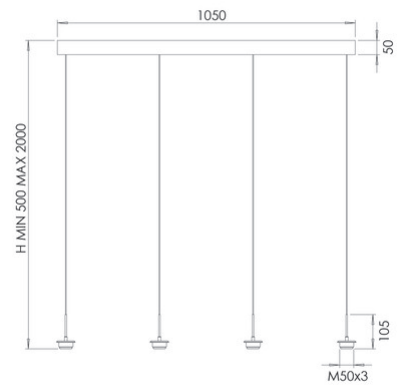

## Kit Luci LED 8W frame

Up and down frame 4-light 8W LED with colour temperature and 3-level dimmer

<b>Code</b>	<b>3806-44-101</b>
<b>Type</b>	4-light suspension frame raise and fall
<b>Designer</b>	S.T. Fabas Luce
<b>Eancode</b>	8019282565673
<b>Customs tariff</b>	94051190
<b>Color</b>	Black
<b>Material</b>	Metal frame
<b>IP</b>	IP20
<b>IK</b>	03
<b>Insulation Class</b>	 CL1
<b>Item Dimensions</b>	1050x60xMax 2000mm - 3.987kg
<b>Packaging Dimensions</b>	200x1110x95mm - 4.43kg
<b>Light Source 1</b>	
<b>Light source</b>	LED 28W Built-in
<b>Light Source Lumen</b>	3000 lm
<b>Item Lumen</b>	2250 lm
<b>Color Temperature</b>	CCT (2700K 3000K 4000K)
<b>Energy Efficiency Class</b>	 E
<b>Electrical specifications 1</b>	
<b>Input Voltage</b>	230V AC 50Hz
<b>Control System</b>	Steps dimmable