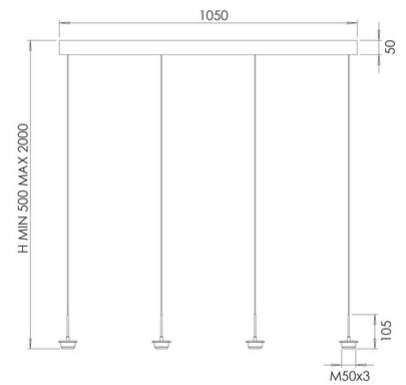

## Kit Luci LED 8W frame

Up and down frame 4-light 8W LED with colour temperature and 3-level dimmer

<b>Code</b>	<b>3806-44-101</b>
<b>Type</b>	4-light suspension frame raise and fall
<b>Designer</b>	S.T. Fabas Luce
<b>Eancode</b>	8019282565673
<b>Customs tariff</b>	94051190
<b>Color</b>	Black
<b>Material</b>	Metal frame
<b>IP</b>	IP20
<b>IK</b>	03
<b>Insulation Class</b>	 CL1
<b>Item Dimensions</b>	1050x60xMax 2000mm - 3.987kg
<b>Packaging Dimensions</b>	200x1110x95mm - 4.43kg
<b>Light Source 1</b>	
<b>Light source</b>	LED 28W Built-in
<b>Light Source Lumen</b>	3000 lm
<b>Item Lumen</b>	2250 lm
<b>Color Temperature</b>	CCT (2700K 3000K 4000K)
<b>Energy Efficiency Class</b>	
<b>Electrical specifications 1</b>	
<b>Input Voltage</b>	230V AC 50Hz
<b>Control System</b>	Steps dimmable