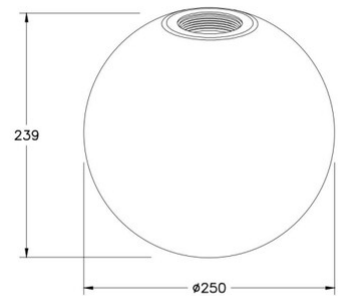

Kit Luci Glass suspension 14W

Code	3805-55-189
Type	Glass diffuser
Designer	S.T. Fabas Luce
Eancode	8019282555674
Customs tariff	94059190
Color	Gold
Material	Borosilicate glass
Item Dimensions	Ø250mm - 0.4kg
Packaging Dimensions	280x280x270mm - 0.9kg