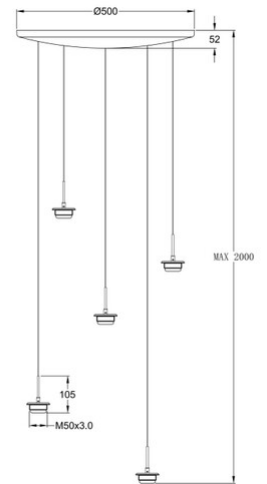

Kit Luci LED 8W frame

Round 5 lights diam. 500. Transparent cable

Code	3804-49-102
Type	5-lights round suspension frame
Designer	S.T. Fabas Luce
Eancode	8019282554844
Customs tariff	94051190
Color	White
Material	Metal frame
IP	IP20
Insulation Class	 CL1
Item Dimensions	Max 2000mm Ø500mm - 3.2kg
Packaging Dimensions	520x515x140mm - 4kg
Light Source 1	
Light source	LED 35W Built-in
Light Source Lumen	3750 lm
Color Temperature	CCT (2700K 3000K 4000K)
Energy Efficiency Class	
Electrical specifications 1	
Input Voltage	230V AC 50Hz
Control System	Steps dimmable