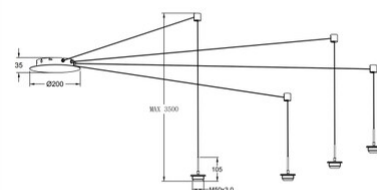

Kit Luci LED 8W frame

Transparent cable. 4 supports for cable included

Code	3804-44-102
Type	Suspension frame with 4-supports
Designer	S.T. Fabas Luce
Eancode	8019282554790
Customs tariff	94051190
Color	White
Material	Metal frame
IP	IP20
Insulation Class	 CL1
Item Dimensions	Max 3500mm Ø200mm - 1.0kg
Packaging Dimensions	190x190x140mm - 1.2kg
	Light Source 1
Light source	LED 28W Built-in
Light Source Lumen	3000 lm
Color Temperature	CCT (2700K 3000K 4000K)
Energy Efficiency Class	
	Electrical specifications 1
Input Voltage	230V AC 50Hz
Control System	Steps dimmable