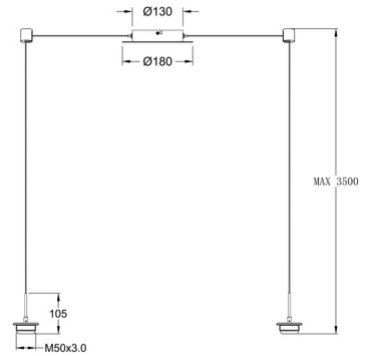

## Kit Luci LED 8W frame

Transparent cable. 2 supports for cable included

<b>Code</b>	<b>3804-42-102</b>
<b>Type</b>	Suspension frame with 2-supports
<b>Designer</b>	S.T. Fabas Luce
<b>Eancode</b>	8019282554783
<b>Customs tariff</b>	94051190
<b>Color</b>	White
<b>Material</b>	Metal frame
<b>IP</b>	IP20
<b>Insulation Class</b>	 CL1
<b>Item Dimensions</b>	Max 3500mm Ø180mm - 1.0kg
<b>Packaging Dimensions</b>	190x190x140mm - 1.2kg
<b>Light Source 1</b>	
<b>Light source</b>	16W Included
<b>Light Source Lumen</b>	1500 lm
<b>Color Temperature</b>	CCT (2700K 3000K 4000K)
<b>Energy Efficiency Class</b>	
<b>Electrical specifications 1</b>	
<b>Input Voltage</b>	230V AC 50Hz
<b>Control System</b>	Steps dimmable