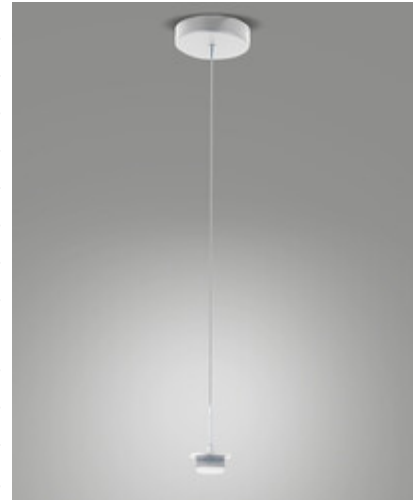

Kit Luci LED 8W frame

Round 1 light. Transparent cable

Code	3804-41-102
Type	1-light suspension frame
Designer	S.T. Fabas Luce
Eancode	8019282554776
Customs tariff	94051190
Color	White
Material	Metal frame
IP	IP20
Insulation Class	 CL1
Item Dimensions	Max 2000mm Ø130mm - 0.5kg
Packaging Dimensions	130x140x130mm - 0.6kg
Light Source 1	
Light source	LED 8W Built-in
Light Source Lumen	750 lm
Color Temperature	CCT (2700K 3000K 4000K)
Energy Efficiency Class	
Electrical specifications 1	
Input Voltage	230V AC 50Hz
Control System	Steps dimmable