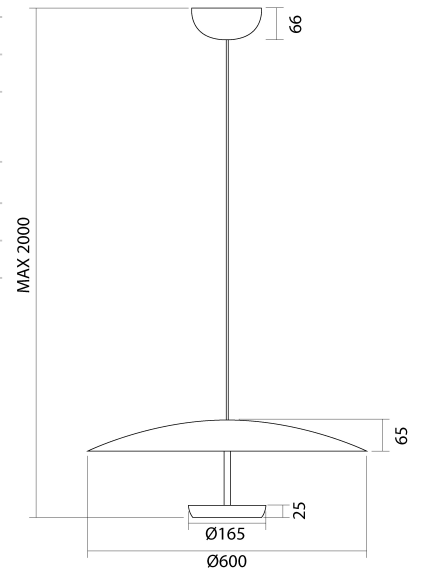

# Yuko

Trendy LED suspension lamp with direct and indirect light emission, warm white and with 3-level dimming with memory function

<b>Code</b>	<b>3803-45-294</b>
<b>Type</b>	Suspension lamp
<b>Designer</b>	S.T. Fabas Luce
<b>Eancode</b>	8019282554172
<b>Customs tariff</b>	94051190
<b>Color</b>	Gold leaf / Black
<b>Material</b>	Metal and methacrylate frame
<b>IP</b>	IP20
<b>IK</b>	05
<b>Insulation Class</b>	
<b>Item Dimensions</b>	Max 2000mm Ø600mm - 2.8kg
<b>Packaging Dimensions</b>	670x660x190mm - 4.95kg
<b>Light Source 1</b>	
<b>Light source</b>	LED 40W Included
<b>Item Lumen</b>	3200 lm
<b>Color Temperature</b>	Warm white 3000K
<b>Energy Efficiency Class</b>	
<b>Electrical specifications 1</b>	
<b>Input Voltage</b>	230 Vac 50Hz
<b>Control System</b>	Steps dimmable