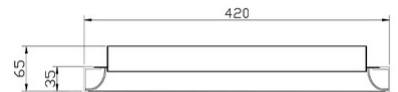

Quirk

Adjustment of color temperature on the external side of the ceiling lamp

Code	3789-61-383
Type	Ceiling lamp
Designer	S.T. Fabas Luce
Eancode	8019282566670
Customs tariff	94051140
Color	Dove grey
Material	Metal and methacrylate frame
IP	IP20
IK	05
Insulation Class	 CL1
Item Dimensions	65mm Ø420mm - 1.7kg
Packaging Dimensions	460x460x100mm - 2.5kg
Light Source 1	
Light source	LED Built-in
Light Source Lumen	4400 lm
Item Lumen	3300 lm
Color Temperature	CCT (2700K 3000K 4000K)
Energy Efficiency Class	
Electrical specifications 1	
Input Voltage	230V AC 50Hz
Total Absorbed Power	38W
Control System	Steps dimmable