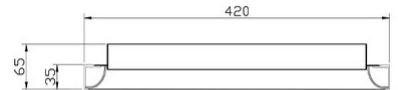

Quirk

Adjustment of color temperature on the external side of the ceiling lamp

Code	3789-61-119
Type	Ceiling lamp
Designer	S.T. Fabas Luce
Eancode	8019282554226
Customs tariff	94051140
Color	Satined brass
Material	Metal and methacrylate frame
IP	IP20
Insulation Class	 CL1
Item Dimensions	65mm Ø420mm - 1.7kg
Packaging Dimensions	460x460x100mm - 2.5kg
	Light Source 1
Light source	LED Built-in
Light Source Lumen	4400 lm
Color Temperature	CCT (2700K 3000K 4000K)
Energy Efficiency Class	
	Electrical specifications 1
Input Voltage	230V AC 50Hz
Total Absorbed Power	38W
Control System	Steps dimmable